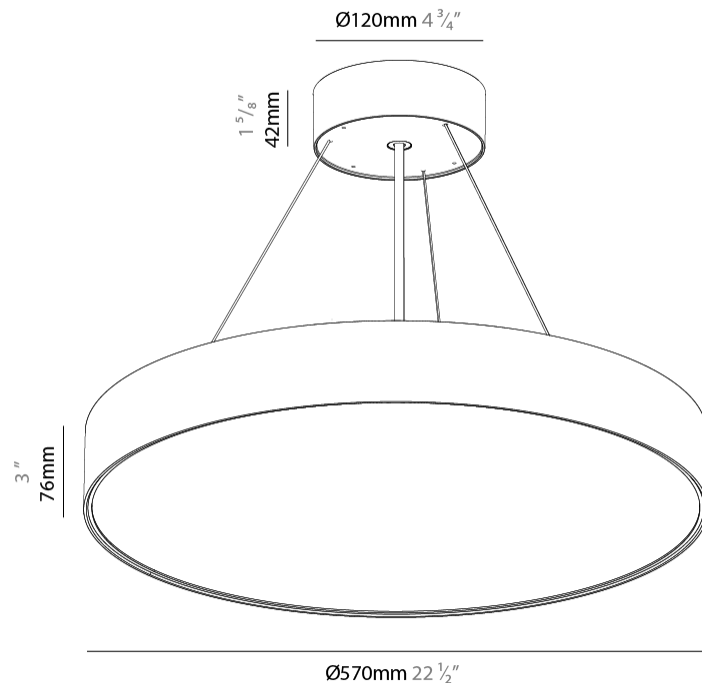

GENERAL

Series: Sign EVO
Partner: Prolicht
Division: Architectural
Installation: Suspension
Product Type: Pendant
Mounting Location: Ceiling
Light Distribution: Direct

PHYSICAL

Shape: Round
Diameter (mm): 570
Diameter (in): 22 7/16
Height (mm): 82
Height (in): 3 3/4
Weight (kg): 6.5
Diffuser: PMMA - Opal / Microprism / Clear Microprism
Fixture Finish: SSR / BKV / CWI / CRY / HAB / UFT / ITA / RUA / FTG / MYG / LOD / PUS / FRO / FUP / KIA / POP / BLS / SPG / MEY / GOH / CHC / COM / ABZ / JAG / OBR / MOS / ROR
Fixture Material: PMMA / Extruded Aluminum / Steel
Cable Details: 2000mm or 6000mm Transparent Cable

ELECTRICAL

Lamp Type: LED (Zhaga Standard)
Input Wattage (W): 52.6
Total Output Wattage (W): 45.7
Dimming: Tri-Mode (Non-Dimming and Phase Dimming (120Vac only) and 0-10V Dimming)
Driver Included: Yes
Driver Location: Integrated
Driver Type: Constant Current - Universal
Driver Class: Class 2
Input Voltage (V): 120
Constant Current (mA): 350mA
Upon Request: MATTER Dimming / DALI Dimming (Remote)

LED

Color Temperature (°K): 2700 / 3000 / 3500 / 4000
Max. Delivered Lumen (lm): Max 8256
Nominal Lumen (lm): Mxa 9408
CRI: >90 CRI
Lamp Life (hrs): 50000

OPTICAL

RATINGS AND CERTIFICATIONS

Certified By: Certified for North American Standards
IP rating: IP40